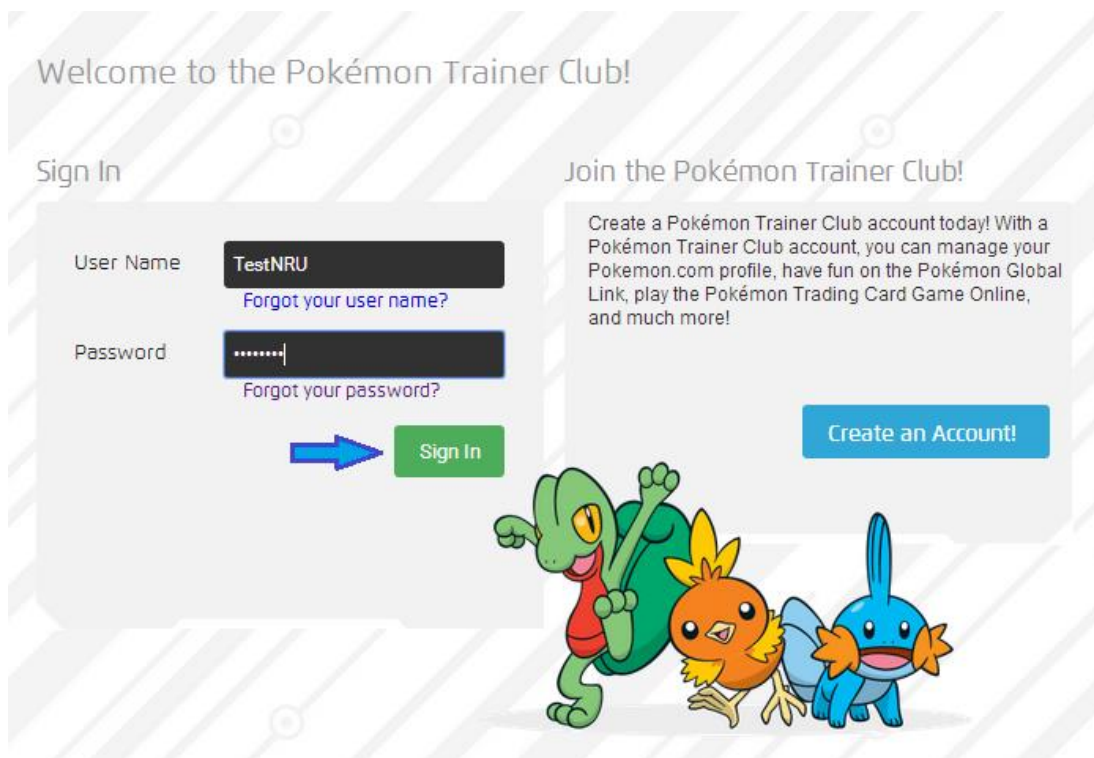

8) В открывшемся окне вводим свой логин и пароль указанный при регистрации (пункт 5), нажимаем кнопку **"Sign In"**