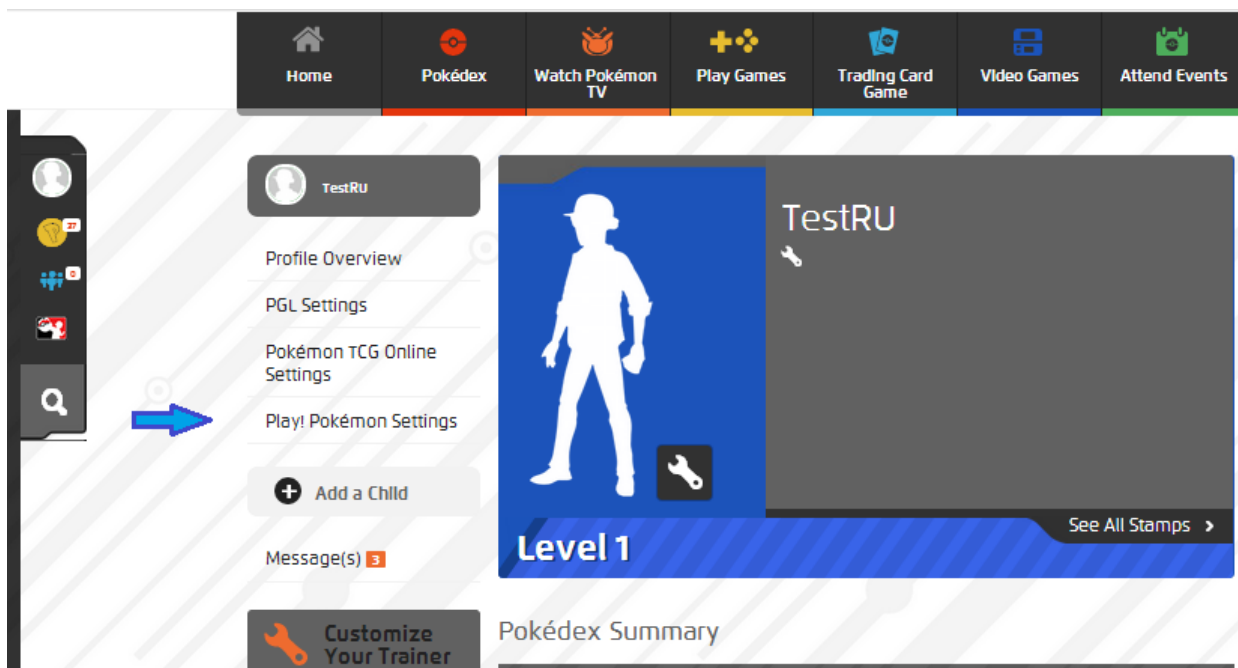

9) Вы попадаете в обзор своего аккаунта **Клуба Тренеров Покемонов**, теперь перейдем к получению **Идентификатора игрока (player id)**.

В меню слева нажимаем **"Play! Pokémon Settings"**